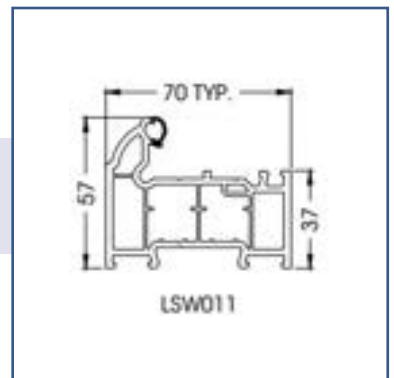

Our Standard pvcu threshold