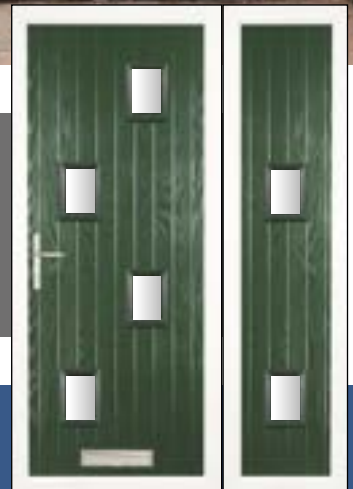

The Granby

This traditional tongue and groove door style is given a modern appeal by the use of the staggered glass apertures.

Its large range of glazing options and colours ensure you can be as creative as your imagination will allow.

Side panels...

Colours...

To see the full range of colours available please see page 9