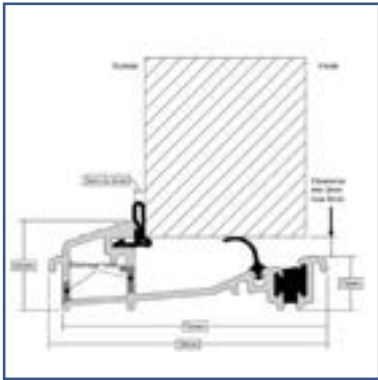

FRAME & THRESHOLD OPTIONS

Frame Options

Frame available in Linear Sculptured (Standard) or Chamfered.

(Foiled Frame Options are available to match the slab colour options apart from Duck Egg blue and Black 9011)

Threshold Options

To allow for every circumstance we offer the following door thresholds.

Stormguard AM3 Part M Compliant - available in Gold or Silver - (Open inwards doors)

Stormguard AM370
(not Part M Compliant)
- available in Gold or Silver
(Open inwards doors)

Stormguard AM5 Part M Compliant
- available in gold or silver
(Open outwards doors)

Stormguard AM570
(not Part M Compliant)
- available in gold or silver
(Open outwards doors)

Low pvcu threshold

Our Standard pvcu threshold