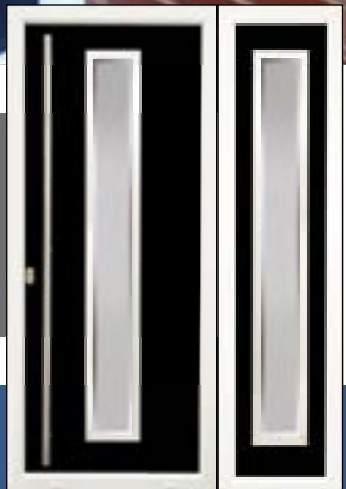

The Urban Range

This door uses our traditional tongue and groove cottage door and Contemporary Aluminium glazing cassettes to produce a truly modern looking door.

The Urban cassettes can also be coupled with a flat, non-grooved door whilst still retaining the grained effect to complement the frame of the same colour.

Styles...

Side panels...

Colours...

To see the full range of colours available please see page 9