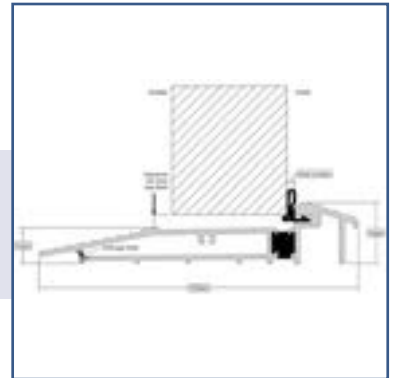

Stormguard AM5 Part M Compliant
- available in gold or silver
(Open outwards doors)