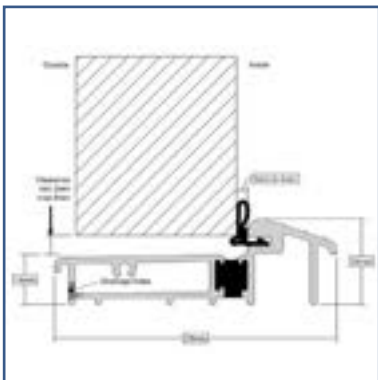

Stormguard AM3 Part M Compliant - available in Gold or Silver - (Open inwards doors)

Stormguard AM370
(not Part M Compliant)
- available in Gold or Silver
(Open inwards doors)